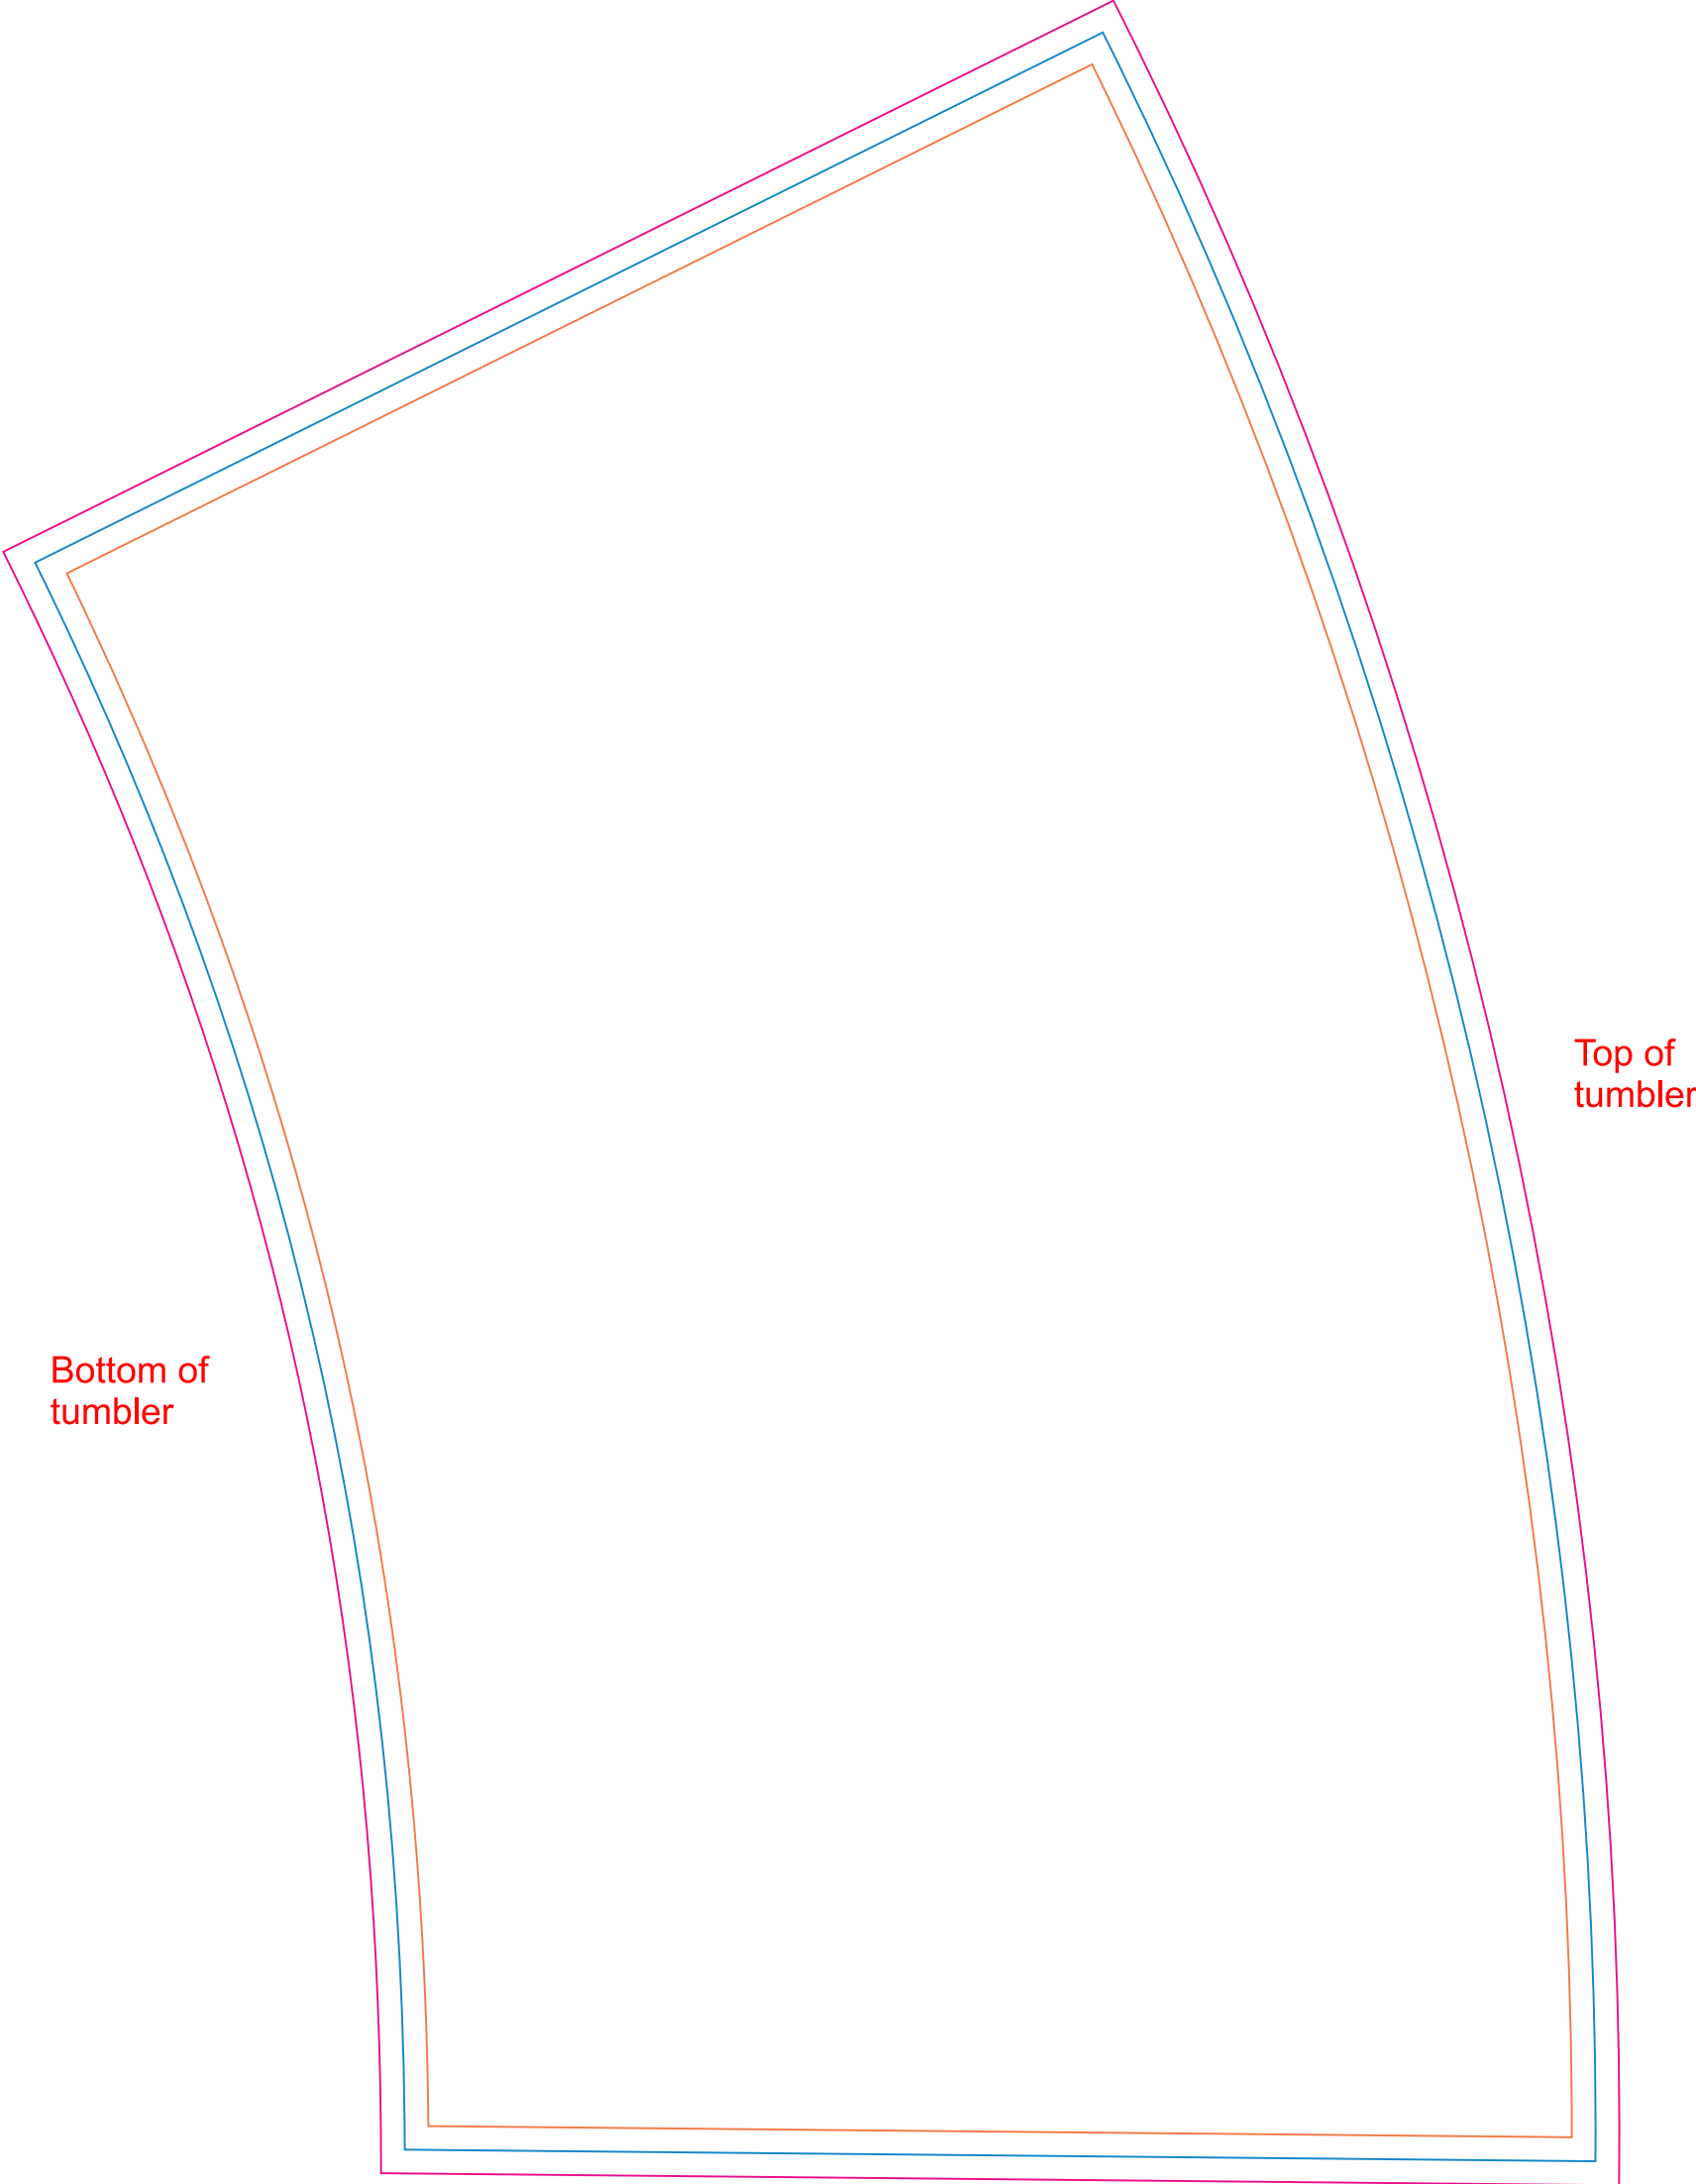

15oz Stainless Steel Tumbler with Lid and Straw

*Template is sized to overlap slightly when wrapped onto the tumbler.

15oz St. Steel Tumbler with Lid, Straw		No Type/Print Area	Print Area
ITEM#: DW2415SS, DW2415WT, DW2415PR, DW2415YL, DW2415GR	DPI: 300	Safety Area (No type)	Bleed
DIMENSIONS: 8.2" x 11.19"	COLOR MODE: RGB	IMPORTANT: Delete, or hide template layer before printing.	