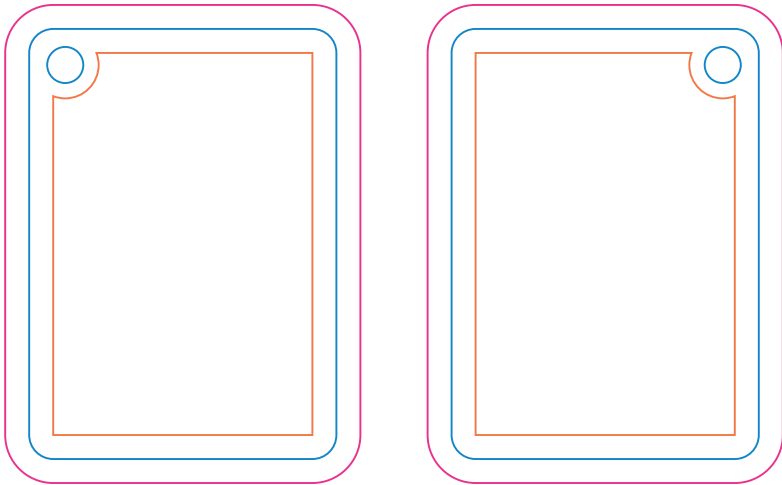

Unisub Gloss White 2.25" x 1.625" 2-Sided Aluminum Key chain

Side 1

Side 2

UniSub Gloss White 2-Sided Aluminum Key Chain	
ITEM#: UN5995	DPI: 300
DIMENSIONS: 1.6" x 2.24"	COLOR MODE: RGB

No Type/Print Area	Print Area
Safety Area	Bleed

IMPORTANT: Delete, or hide template layer before printing.